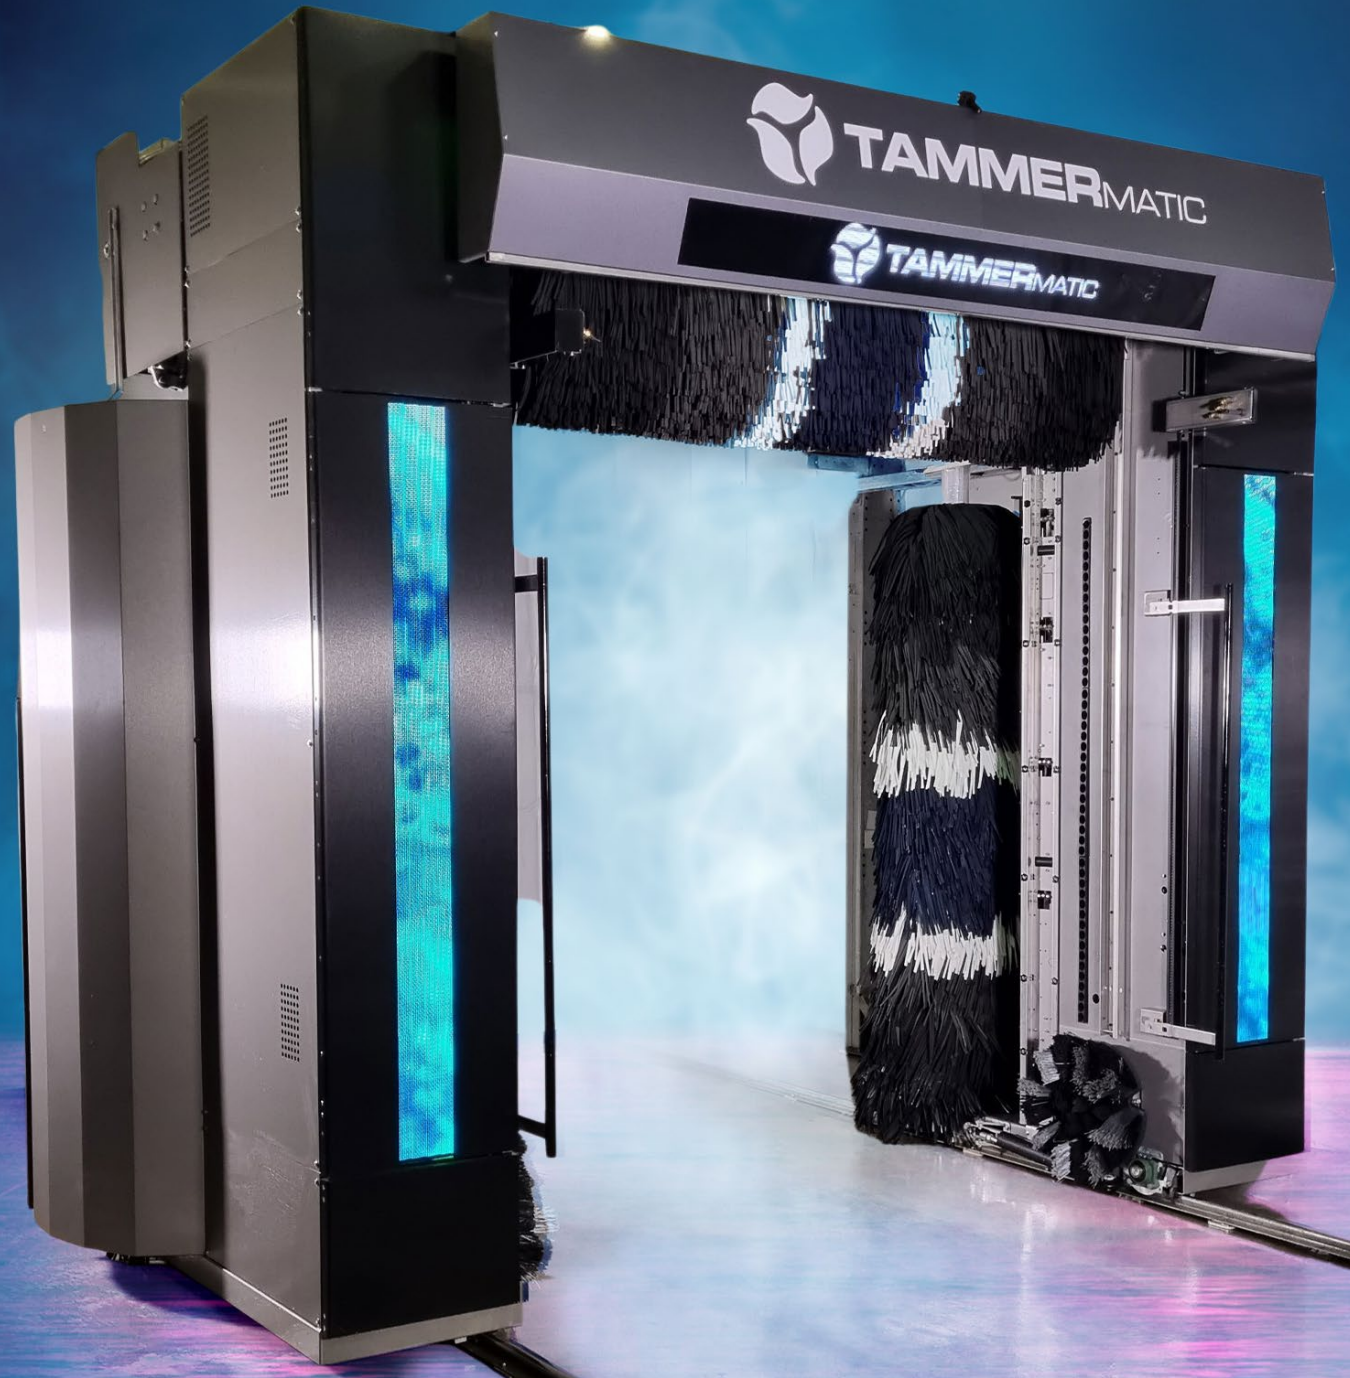

TAMMERMATIC FENIX

- Outstanding
- Intelligent
- Stable
- User-Friendly
- Greener Choice